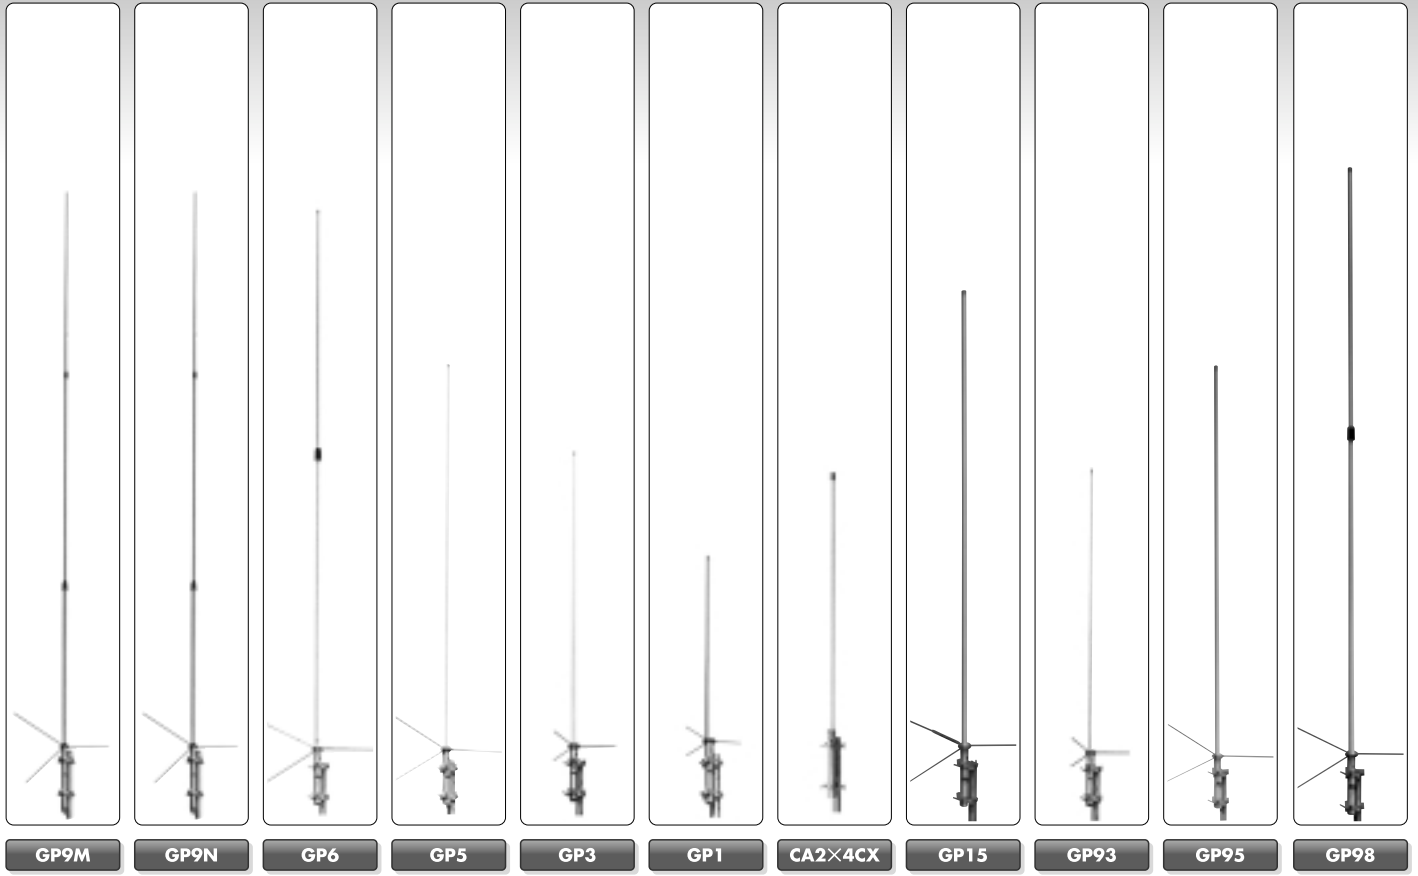

# STATION

## V/UHF Fixed Station Antenna

## V/UHF Marine Fixed Station Antenna 125-100φ with Stainless bracket base