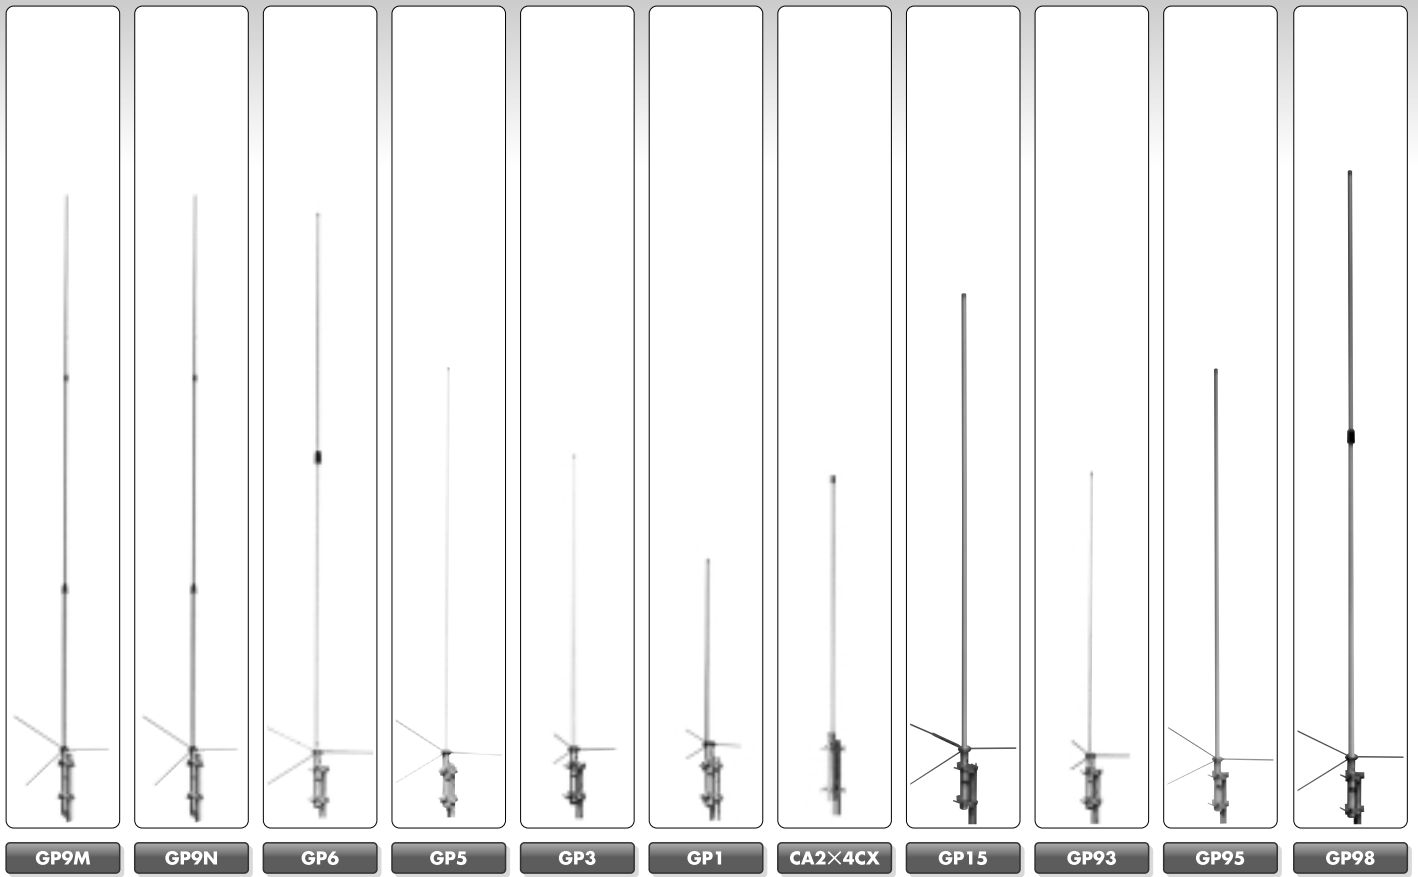

SECTION

STATION

V/UHF Fixed Station Antenna

V/UHF Marine Fixed Station Antenna 125-100φ with Stainless bracket base