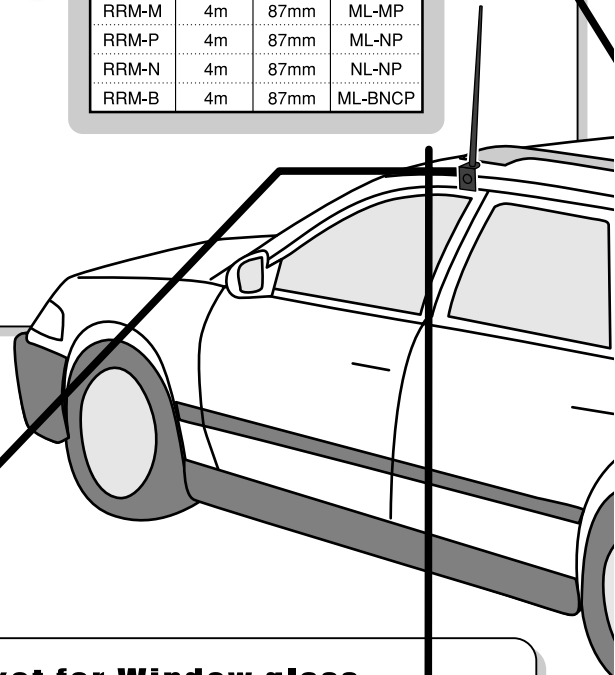

MOUNT ASSEMBLY

Magnet Base

Model	3.5DQEFV	Diameter	Connector	Color
Compact size types				
BMG-M	4.1m	78mm	ML-MP	black type
BMG-P	3.9m	78mm	ML-NP	
BMG-N	4.1m	78mm	NL-NP	
BMG-B	3.7m	78mm	ML-BNC	
BMG-BB	3.2m	78mm	BL-BNC	
MG-SRM	4m	78mm	ML-MP	silver type
Large size type				
CA-MS2	—	110mm	—	—

Model	Diameter	Connector
3-axis adjustable type		
RMS	70mm	—

Model	RG-58A/U	Diameter	Connector
Compact strong magnet type			
CM5M	5m	131mm	MJ-MP

Model	3.5DQEFV	Diameter	Connector
Large size types			
MG-4M	4m	110mm	MJ-MP
MG-5M	5m	110mm	MJ-MP
MG-6M	6m	110mm	MJ-MP
MG-7M	7m	110mm	MJ-MP
MG-4P	4m	110mm	MJ-NP
MG-4N	4m	110mm	NJ-NP
MG-4B	4m	110mm	MJ-BNC

Model	2D-LFB-S	Diameter	Connector
Suction cup type			
RRM-M	4m	87mm	ML-MP
RRM-P	4m	87mm	ML-NP
RRM-N	4m	87mm	NL-NP
RRM-B	4m	87mm	ML-BNCP