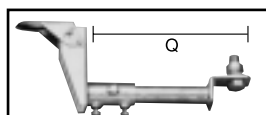

Fold-over Compact Antenna Bracket

Model	Size
Fold-over Compact Antenna Bracket	
RS-6	40mm×28mm
RS-550	39mm×105mm
RS-205	60mm×87mm
RS-215	80mm×100mm
RS-650U	56mm×50mm
RS-7	52mm×43mm

Trunk Lid / Hatchback Door Mount Antenna Bracket

Model	Size
Trunk Lid / Hatchback Door Mount Antenna Bracket	
RS-37	45mm×55mm
RS-520	53mm×51mm
RS-720	53mm×64mm
RS-730	85mm×70mm
RS580	40mm×48.5mm
RS840	96mm×43mm
RS-530	70mm×56mm
CRD	118mm×15.5mm
CST-1	—
CST-2	—
CST-3	—
CST-5	—
CST-6	—
CST-7	—
CST-8	—

Radial mast

CMT-650

Model	Frequency	Length	Connector
Radial mast			
CMT-650	144~440MHz	0.65m	MP
R-50H	50MHz	0.57m	—
Mount Bracket			
UB-1	Q=20cm	—	—
UB-1L	Q=26cm	—	—